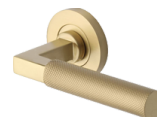

Interior - Premium 2

A carefree journey to a harmonious home

Hallway floor tile
Ceramic plate
60x60cm Luna Sand

Parquet
French parquet flooring
herringbone Oak Ivory,
oil wax, brushed

Inner-door
Oak veneer door from the
ground to the ceiling

Door handle
Impeka Home
AX-T golden

Plugs / Switches
Retro beige mat

Lighting living room
Astro Minima Round
recessed, white

Floor molding
12x58mm straight
profile painted white

En Suit floor and wall
37.5x75cm Onyx Grigio
mat
75x150cm Onice Grigo
Shiny

WC sink
Nic Design Consule 70,
mulberry with base,
white

Toilet
Nic Desing Pin white
mat

Shower glass
clear glass of four
edge black with U-profile

A carefree journey to a harmonious home

En Suit

Wall plate and floor
100x180cm Museum
Dreamy Mocha glossy and Mat