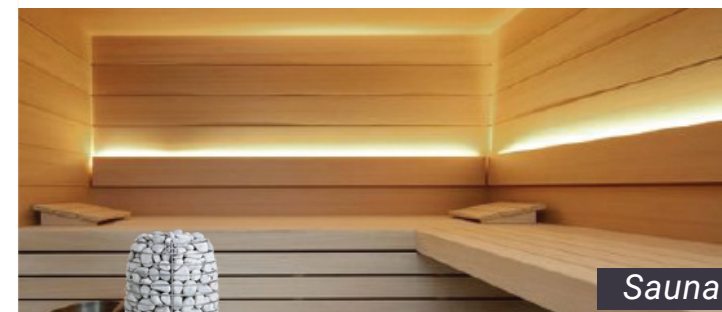

Sauna heater

Huum Hive Mini 9kW

The developer reserves the right to make interior decoration packages changes, offering the customer an analogue at the same price product. All images are illustrative.